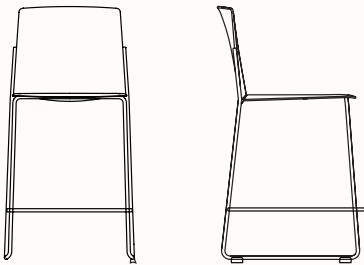

- Two seat heights
- Leg linking device with arms

Ema made in Spain.

Design: LIEVORE, ALTHERR AND MOLINA for ENEA

Warranty: 5 years

Finishes:

Seat: Polypropylene or upholstered in COM /COL or refer to Enea Upholstery [link](#)

Ocean

Navy Blue

Mustard

Grey

Black

Anthracite

Dimensions

Ema Separate Back Sled Stool 665

OW 520mm
OD 590mm
SH 665mm
OH 1005mm

Ema Separate Back Sled Stool 765

OW 525mm
OD 590mm
SH 765mm
OH 1105mm

Ema Complete Back Sled Stool 665

OW 520mm
OD 530mm
SH 665mm
OH 1005mm

Ema Complete Back Sled Stool 765

OW 525mm
OD 590mm
SH 765mm
OH 1105mm