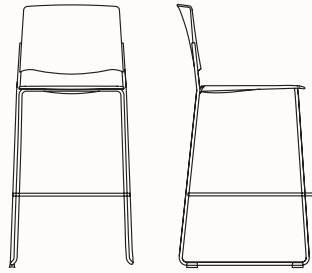

- Two seat heights
- Leg linking device with arms

Ema made in Spain.

Design: LIEVORE, ALTHERR AND MOLINA for ENEA

Warranty: 5 years

Finishes:

Seat: Polypropylene or upholstered in COM /COL or refer to Enea Upholstery [link](#)

Ocean

Navy Blue

Mustard

Grey

Black

Anthracite

Dimensions

Ema Separate Back Sled Stool 665

OW 520mm
OD 590mm
SH 665mm
OH 1005mm

Ema Separate Back Sled Stool 765

OW 525mm
OD 590mm
SH 765mm
OH 1105mm

Ema Complete Back Sled Stool 665

OW 520mm
OD 530mm
SH 665mm
OH 1005mm

Ema Complete Back Sled Stool 765

OW 525mm
OD 590mm
SH 765mm
OH 1105mm