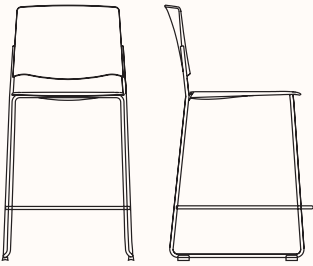

- Two seat heights
- Leg linking device with arms

Ema made in Spain.

Design: LIEVORE, ALTHERR AND MOLINA for ENEA

Warranty: 5 years

Finishes:

Seat: Polypropylene or upholstered in COM /COL or refer to Enea Upholstery [link](#)

Ocean

Navy Blue

Mustard

Grey

Black

Anthracite

Dimensions

Ema Separate Back Sled Stool 665

OW 520mm
OD 590mm
SH 665mm
OH 1005mm

Ema Separate Back Sled Stool 765

OW 525mm
OD 590mm
SH 765mm
OH 1105mm

Ema Complete Back Sled Stool 665

OW 520mm
OD 530mm
SH 665mm
OH 1005mm

Ema Complete Back Sled Stool 765

OW 525mm
OD 590mm
SH 765mm
OH 1105mm