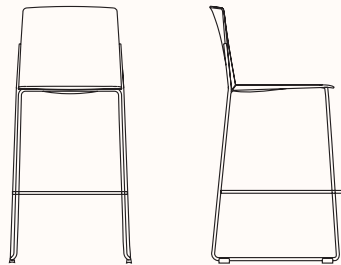

- Two seat heights
- Leg linking device with arms

Ema made in Spain.

Design: LIEVORE, ALTHERR AND MOLINA for ENEA

Warranty: 5 years

Finishes:

Seat: Polypropylene or upholstered in COM /COL or refer to Enea Upholstery [link](#)

OW 520mm
OD 590mm
SH 665mm
OH 1005mm

Ema Separate Back Sled Stool 765

OW 525mm
OD 590mm
SH 765mm
OH 1105mm

Ema Complete Back Sled Stool 665

OW 520mm
OD 530mm
SH 665mm
OH 1005mm

Ema Complete Back Sled Stool 765

OW 525mm
OD 590mm
SH 765mm
OH 1105mm